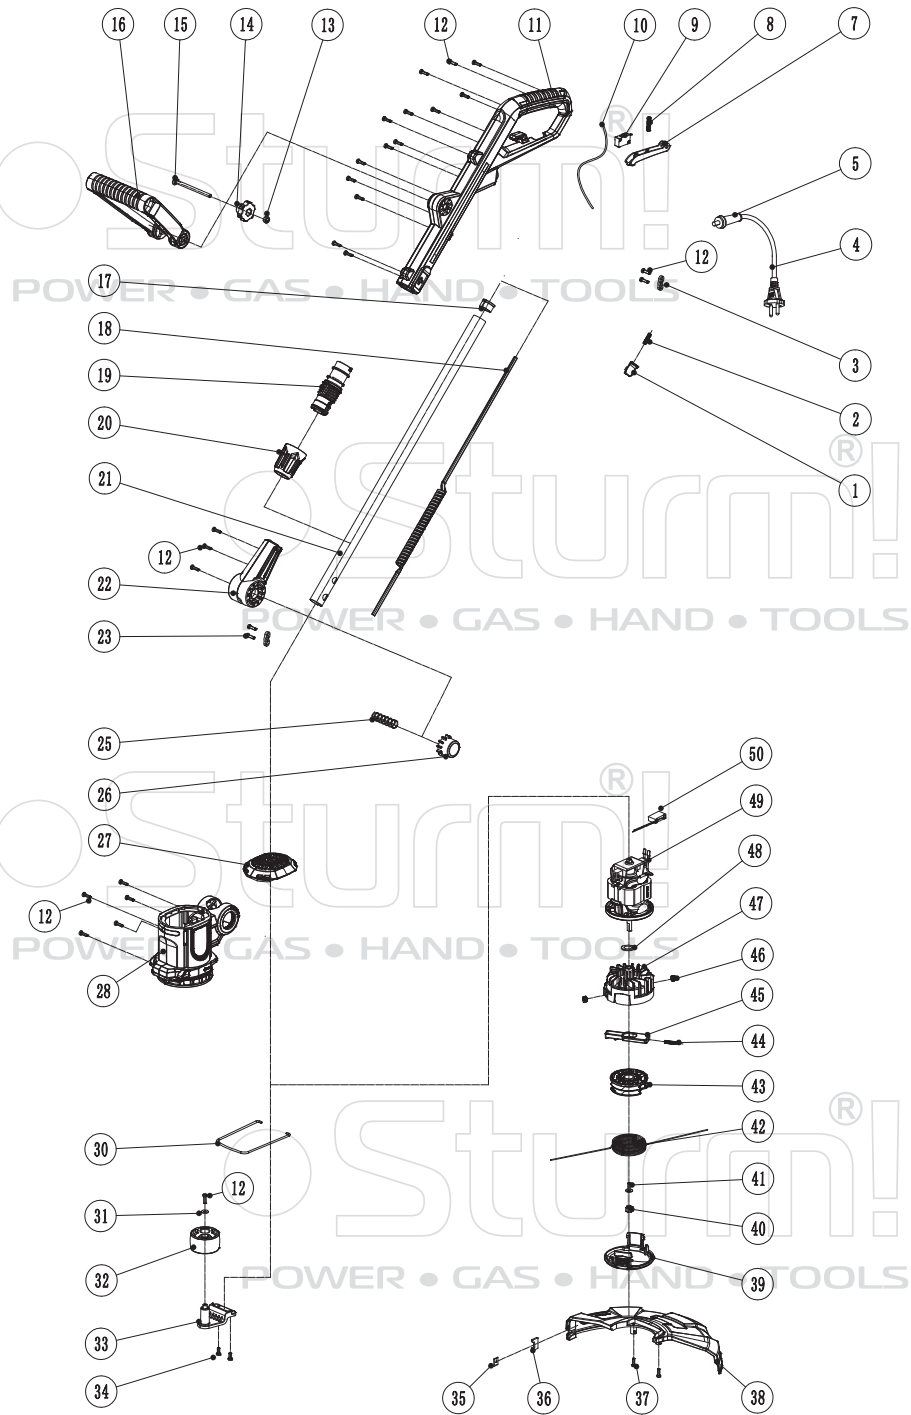

GT35075[®]

No	Description	No	Description
1	Tilt adjustment button	27	Top cover
2	Spring	28	Right Housing
3	cable anchorage	30	Flower guard wire
4	Cable	31	Washer Φ4
5	Cable protector	32	Wheel
7	SWITCH TRIGGER	33	Wheel bracket
8	Spring	34	screw ST4*10
9	Switch	35	Blade
10	Internal wires	36	Blade holder
11	Right handle	37	screw ST4*10
12	screw ST4*14	38	Guard
13	NUT M6	39	Spool cover
14	Knob	40	Hexagon plug
15	Bolt M6X85	41	Bolt M4X14
16	Auxiliary Handle	42	Nylon wire
17	Pipe sleeve	43	Spool
18	Spring wire	44	Spring
19	Lock Pipe sleeve	45	Balance weight
20	Outside lock Pipe sleeve	46	Wire hole
21	Aluminum tube	47	Fan
22	Right arm	48	Washer Φ8
23	screw ST4*12	49	Motor
25	Spring	50	Capacitor
26	Arm button		